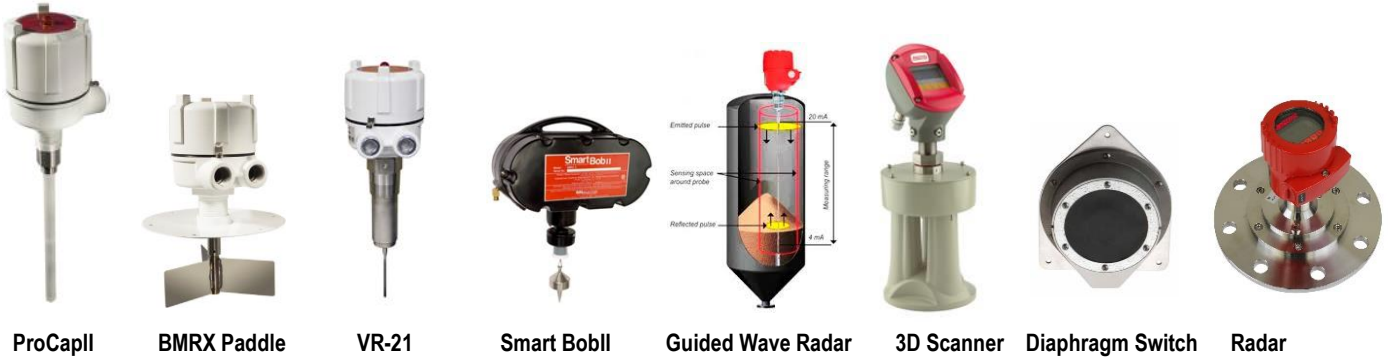

H.W. Dahnke Sales Co., Inc.
P.O. Box 177
N44 W32882 Watertown Plank Rd.
Nashotah, WI 53018-0177
PH: 262-367-1122
Fax: 262-367-7609

800-304-8864
www.dahnkesales.com

Rhett Rockwell
rhett@dahnkesales.com
Cell: 262-490-1806

Brian Dolis
brian@dahnkesales.com
Cell: 262-210-7273

Maintenance Items

LEVEL CONTROLS FOR ALL INDUSTRIES

It's a harsh world
Here's how you measure it

- ALL TYPES OF INDUSTRIAL, FOOD & DAIRY GRADE POINT LEVEL & SILO INVENTORY SYSTEMS
- TILT & PRESSURE SWITCHES
- ULTRASONICS, RADAR & GUIDED WAVE RADAR
- CAPACITANCE PROBES, INCLUDING 3A DAIRY TYPE
- 3D SCANNER TO MAP YOUR DIFFICULT SILOS & BINS
- www.binmaster.com